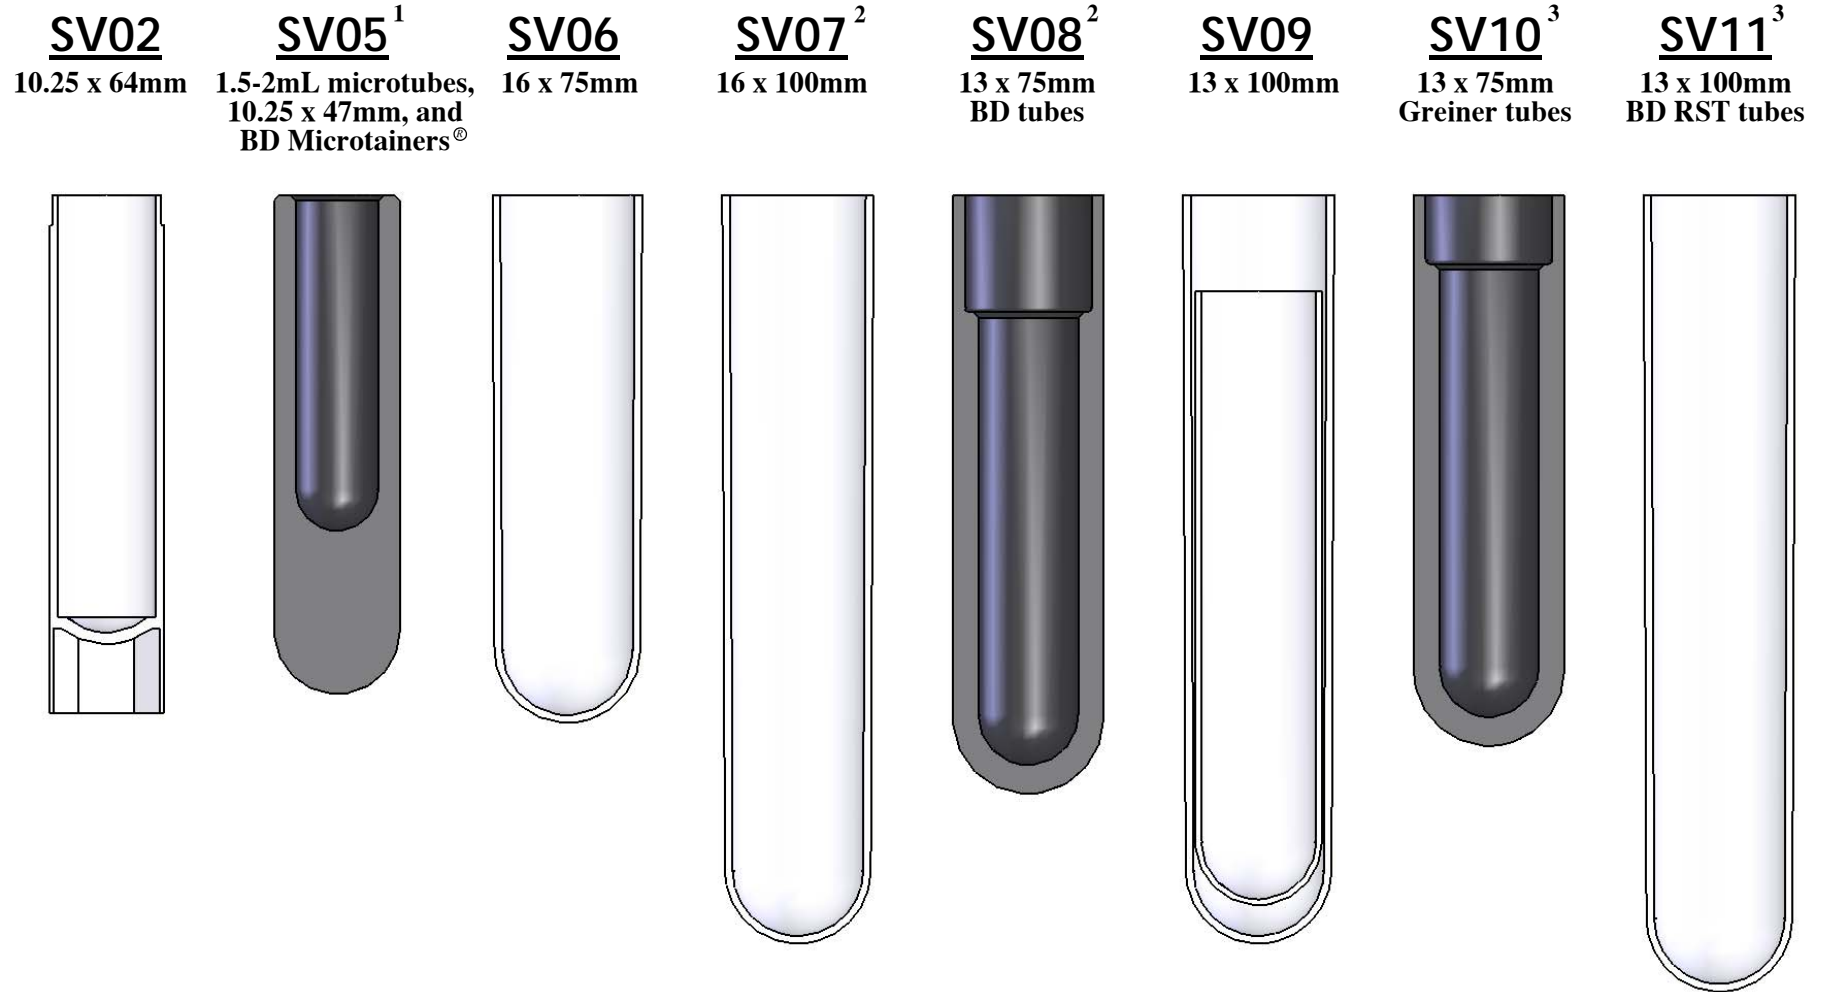

StatSpin[®] Express 3 Tube Insert Guide

1. SV05 tube inserts replace SV03 and SV04 tube inserts
2. SV07 and SV08 tube inserts included with Express 3
3. SV10 and SV11 are new tube inserts for Express 3